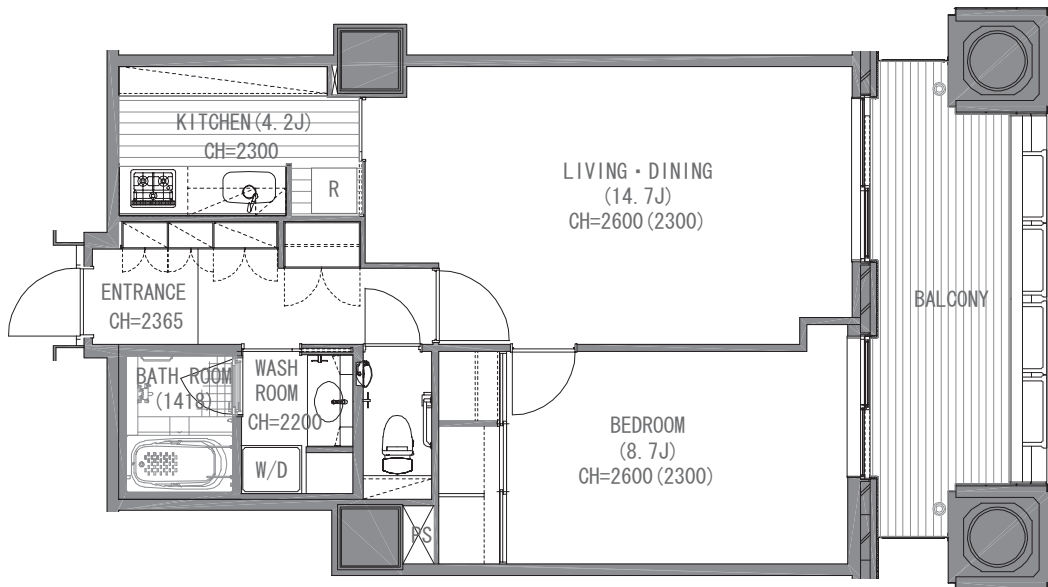

# B

1Bedroom 64.56m<sup>2</sup>  
Room Number - 1903

19Floor

※本図面の内容は、一部実際とは異なる場合がございます/Details in these drawings are subject to change without notice.

※畳数はおおよその目安であり、実際とは異なる場合がございます(1J=1.62m<sup>2</sup>で算出)  
/Please note that the area of each room may differ actual. (1J=1.62m<sup>2</sup>)

SCALE=1/100