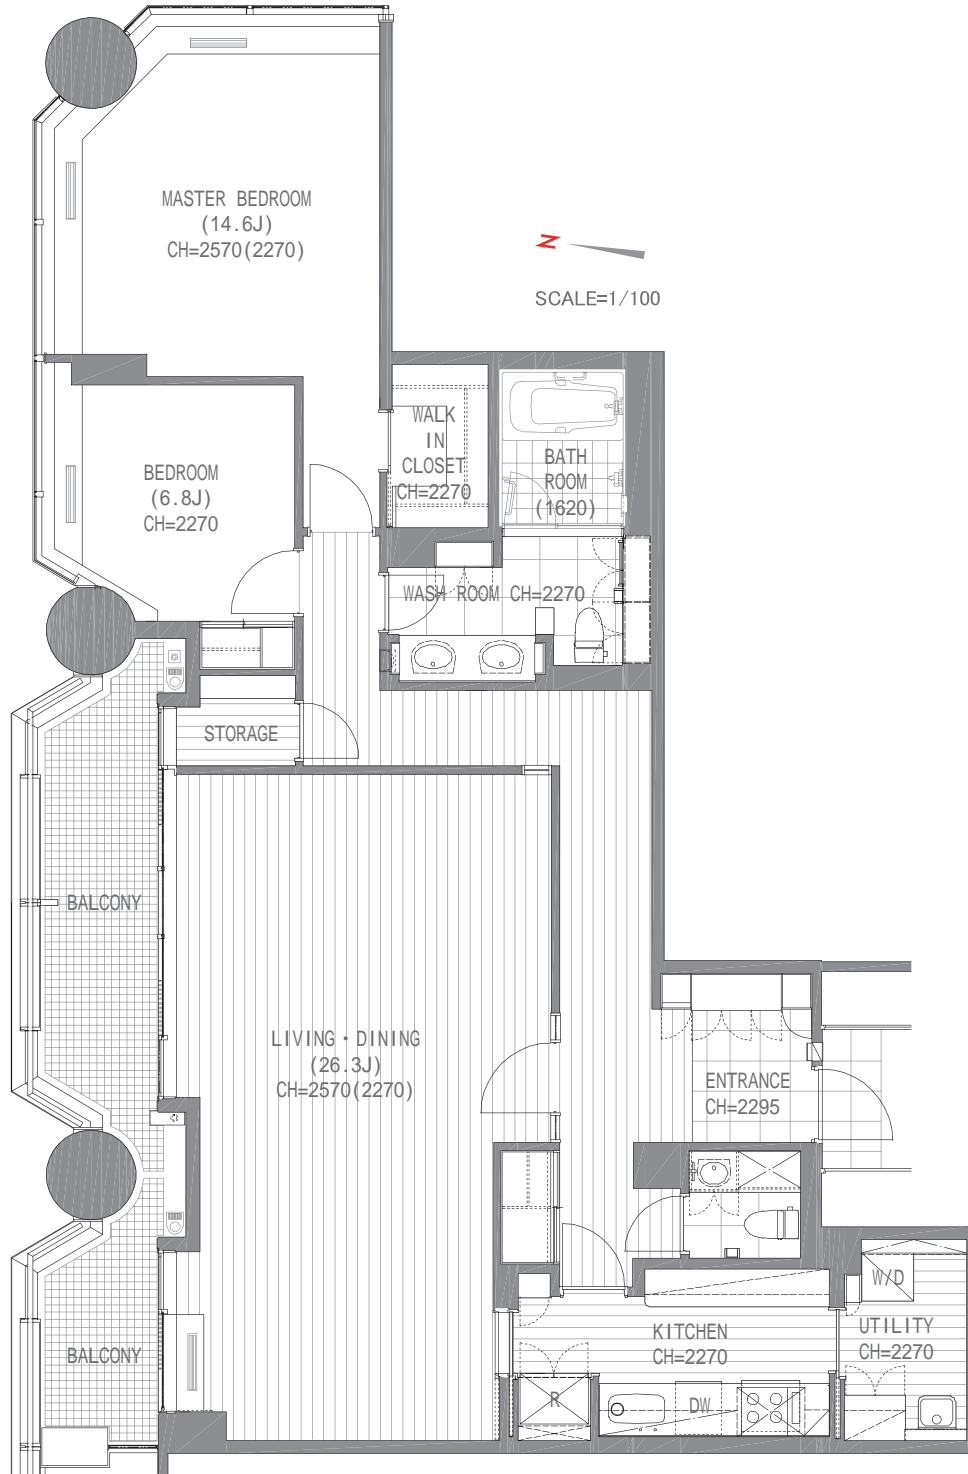

Akasaka Tameike Tower residence

F type
Room Number - 1901

2Bedroom
138.81m²(41.9坪)

本図面の内容は、一部実際とは異なる場合がございます
/Details in these drawings are subject to change without notice.
畳数はおおよその目安であり、実際とは異なる場合がございます(1J = 1.62m²で算出)
/Please note that the area of each room may differ actual.(1J = 1.62m²)