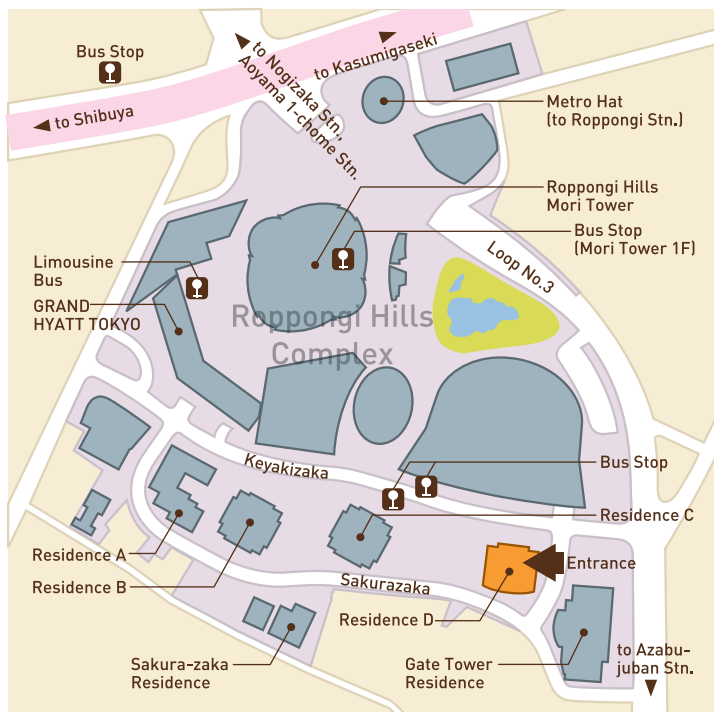

# [ACCESS MAP] Roppongi Hills Residence D (Serviced Apartment)

## LOCATION

12-4, Roppongi 6-chome, Minato-ku, Tokyo 106-0032

## TRANSPORTATION

5 minutes on foot to Roppongi Station (Hibiya and Oedo Lines)  
 9 minutes on foot to Azabu-juban Station (Namboku and Oedo Lines)

## ACCESS FROM NARITA AIRPORT